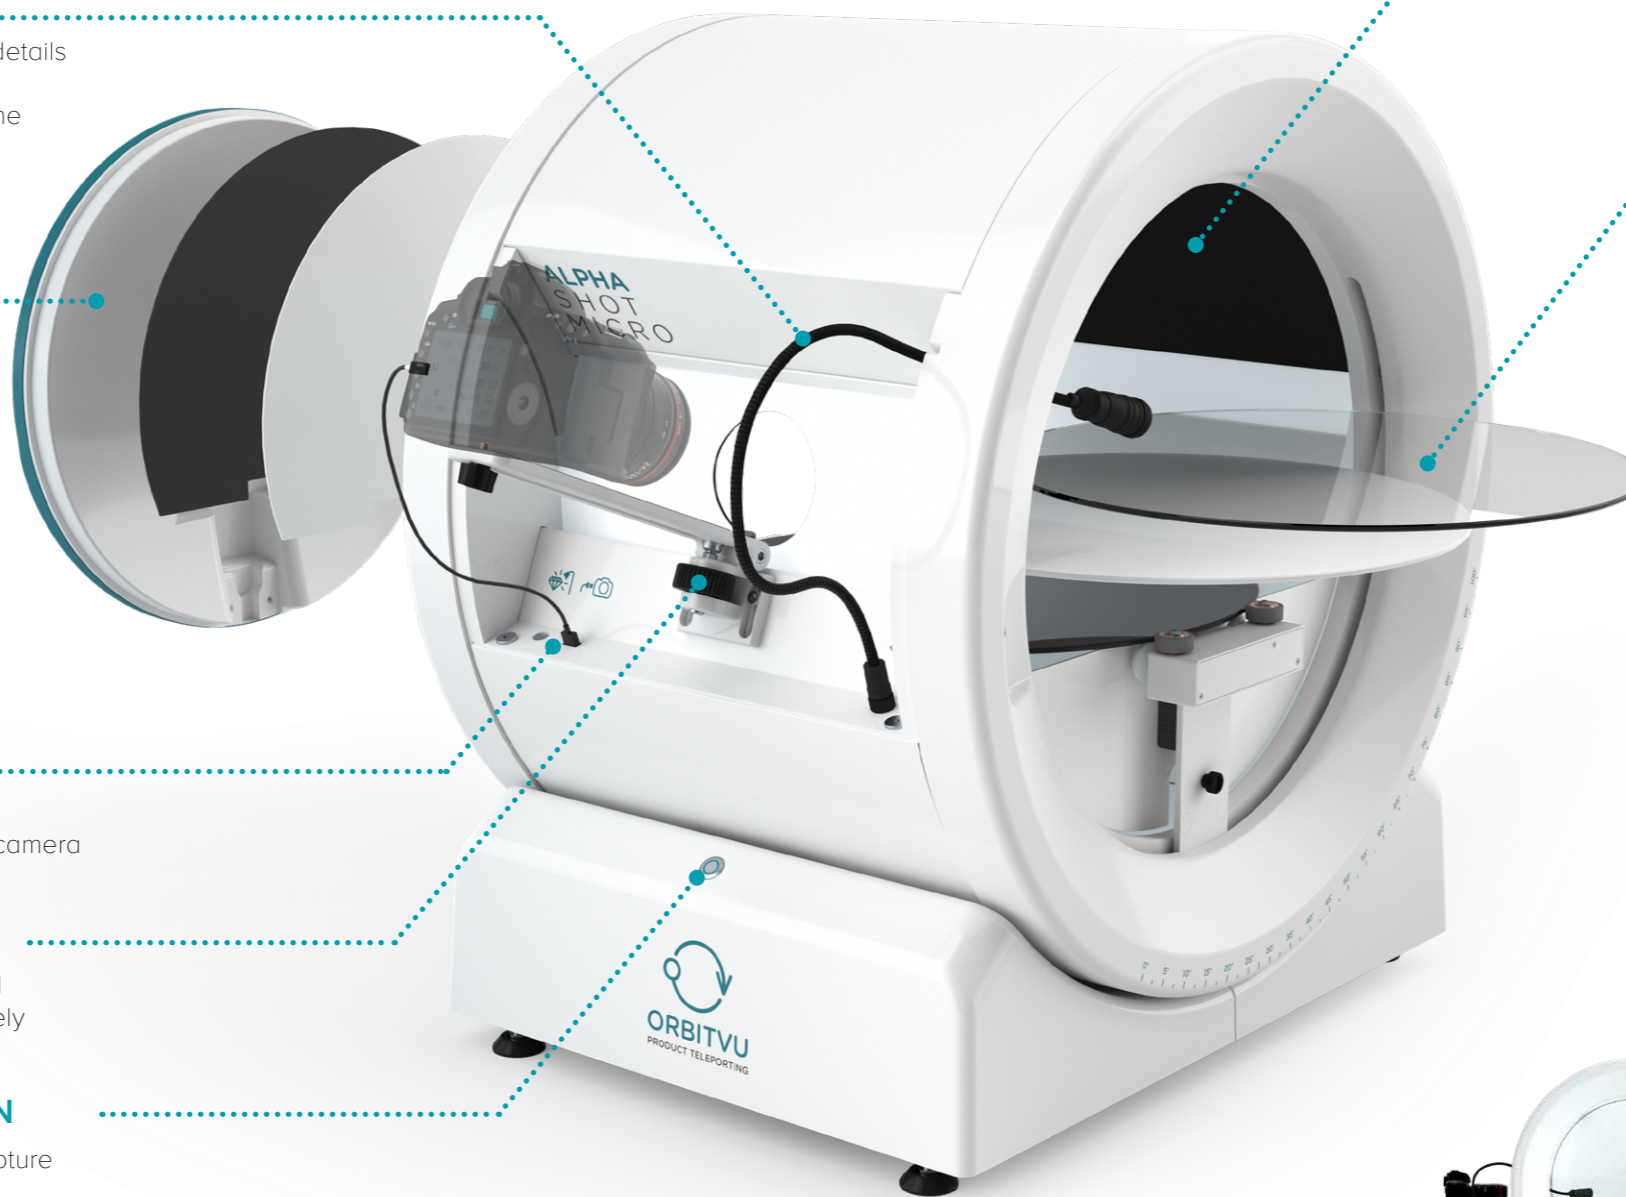

SIDE REFLECTORS

Side reflectors allow you to control the amount of contrast you want to give to your items.

BUILT-IN USB HUB

For cable-free operation, ALPHASHOT MICRO is equipped with an onboard USB hub to plug your camera directly into the device.

INTEGRATED CAMERA SUPPORT

For hassle-free operation, the camera is attached to a firm support. Camera tilt angle can be precisely adjusted with an oversized knob.

CUSTOMIZABLE FUNCTION BUTTON

Simple, yet very convenient solution to quickly capture the image, switch on/off lights and more.