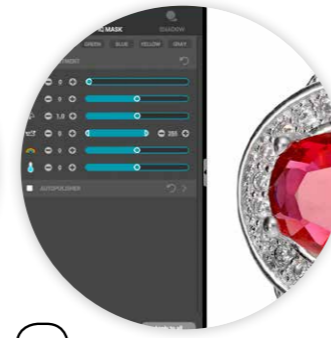

2

Fine-tune light and reflections

Adjust the shininess of your products and shape it with supplied reflectors to show your product brilliance.

3

Capture the image

With a touch of a button, the software will automatically capture your product entirely in focus and remove the background.

4

Beautify your product

Auto-remove scratches, highlight colors and sharpen stones. All these features can be applied automatically on the fly.

2D

360°

5

Export for multiple uses

Still images, 360° view and video, can be scaled and exported for web or print use simultaneously. Export options ensure compatibility with various marketplace platforms.