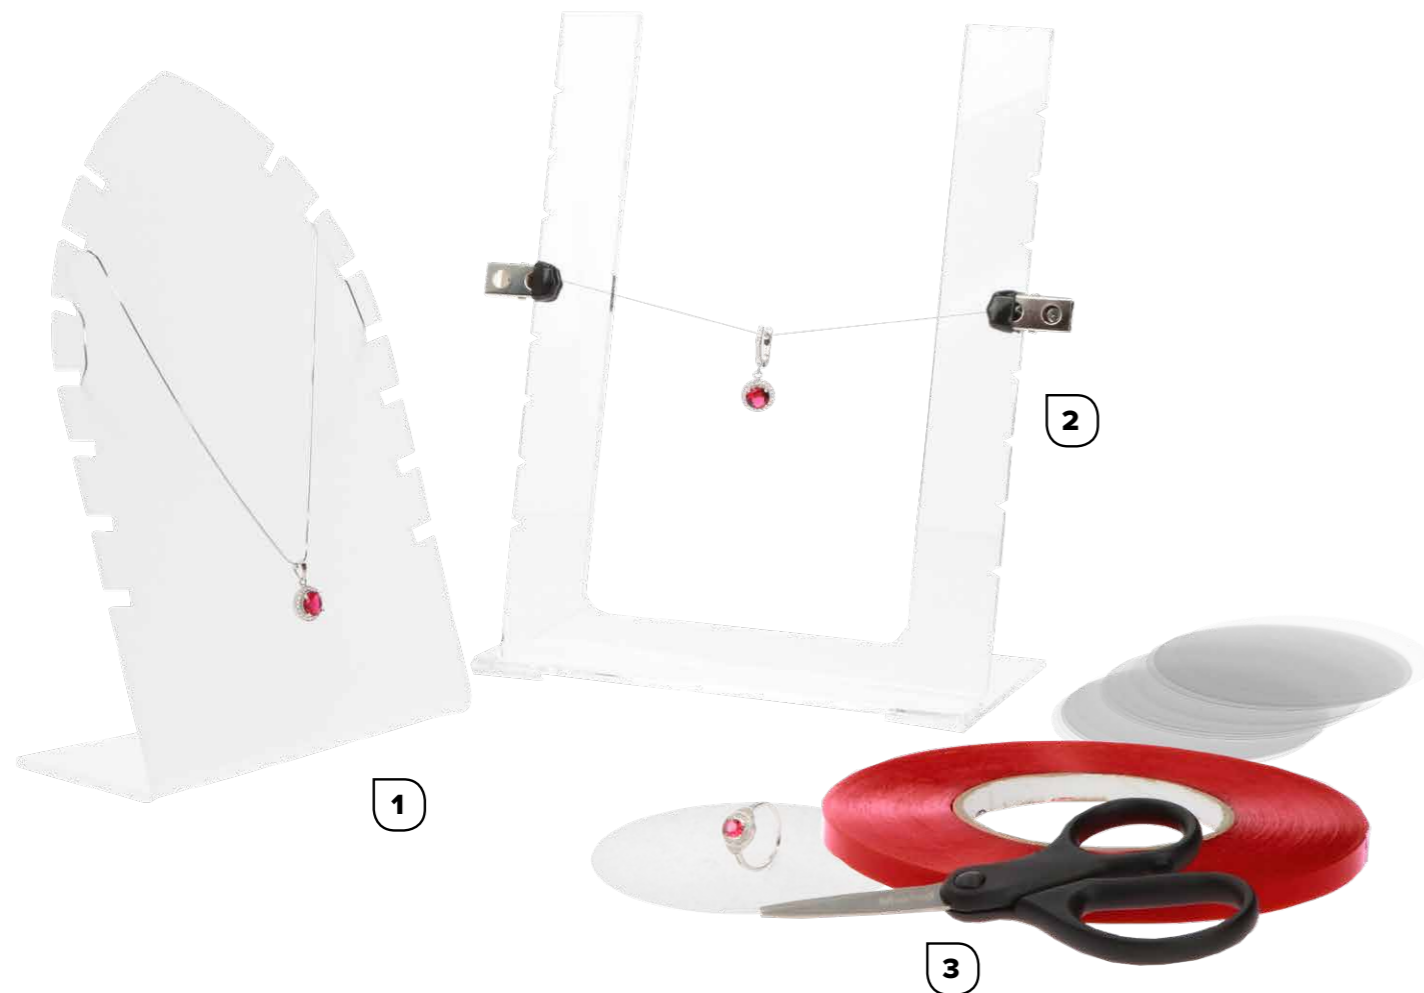

Accessories

1. NECKLACE SUPPORT

[order code 235A13]

Made with semi-translucent acrylic, is automatically detected and removed by the software. Any pendant and necklace is easy to hang.

2. TRANSPARENT NYLON WIRE HOLDER

[order code 235A14]

Made for difficult to hang items, such as earrings and rings. Nylon wires get removed by the software automatically.

3. RING FIXING KIT

[order code 235A15]

Strong fixing tape plus transparent pads allow you to fix most of the rings quickly and position them precisely on the turntable.