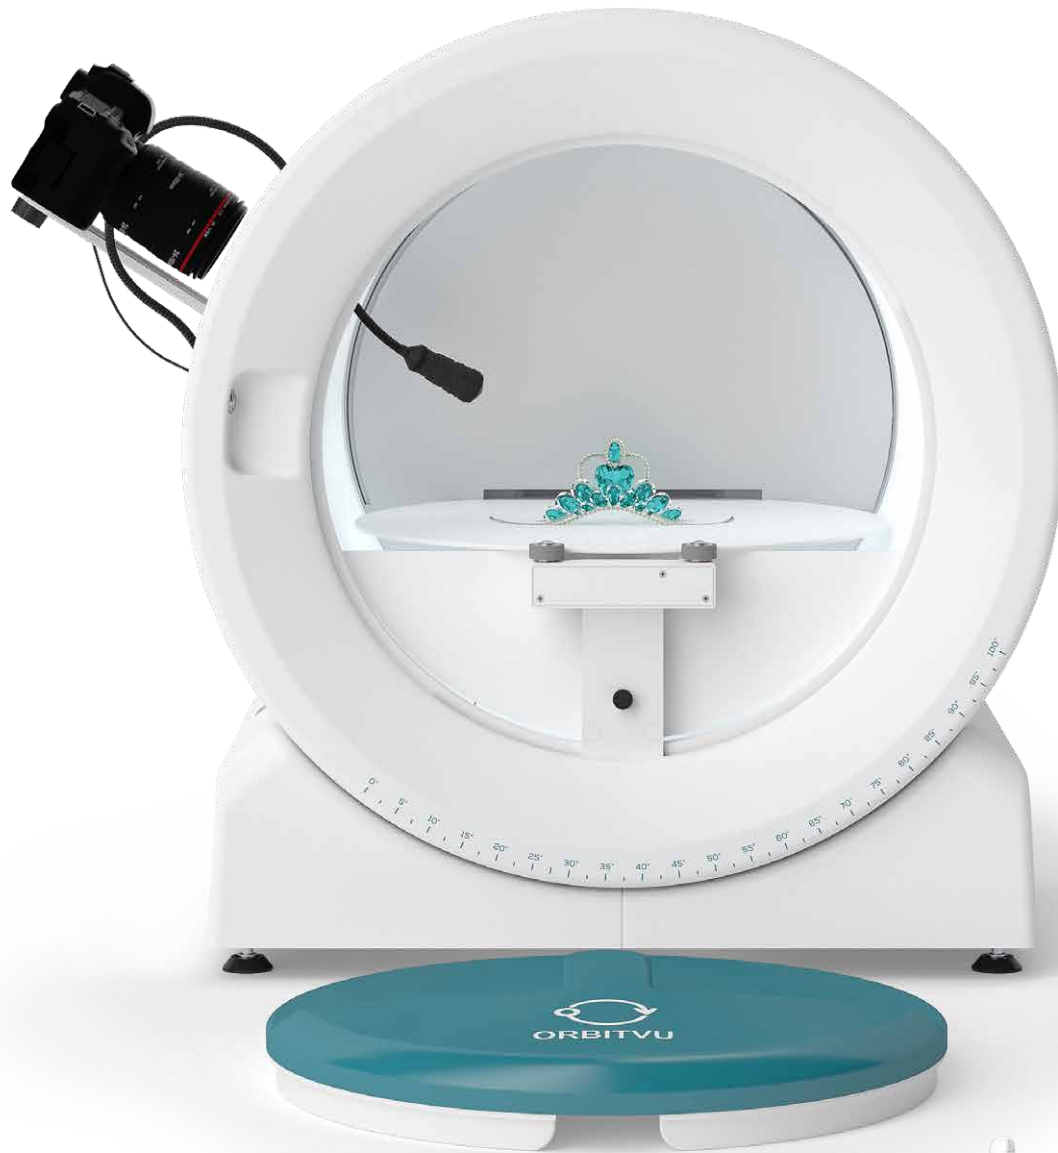

ALPHASHOT MICRO

IN-HOUSE MACRO PHOTOGRAPHY STUDIO

2D

360°

CUT COSTS

INCREASE SALES

SPEED UP WORKFLOW

Let your products shine!

IN-HOUSE SOLUTION FOR MACRO PHOTOGRAPHY

ALPHASHOT MICRO

A compact solution made for non-professionals to capture still and 360° images as well as videos of small items, including jewelry, gemstones, watches and similar. Tightly integrated hardware, software and camera control, greatly simplifies the digital content creation process and ensures high image quality and consistency.

US patent no. US 9,625,794 B2

Easy to use

- ▶ Can be used by non-professionals
- ▶ Integrated camera and lighting control
- ▶ Automatic 360° image capture
- ▶ Predefined shooting profiles
- ▶ Live View image preview before shooting

Flexible

- ▶ Perfect for jewelry, watches, gemstones, coins, electronic components and small mechanical elements
- ▶ For still images, 360° and Video
- ▶ Compatible with Canon DSLRs
- ▶ Produces images for web, print and marketing
- ▶ Integrated online marketing tools