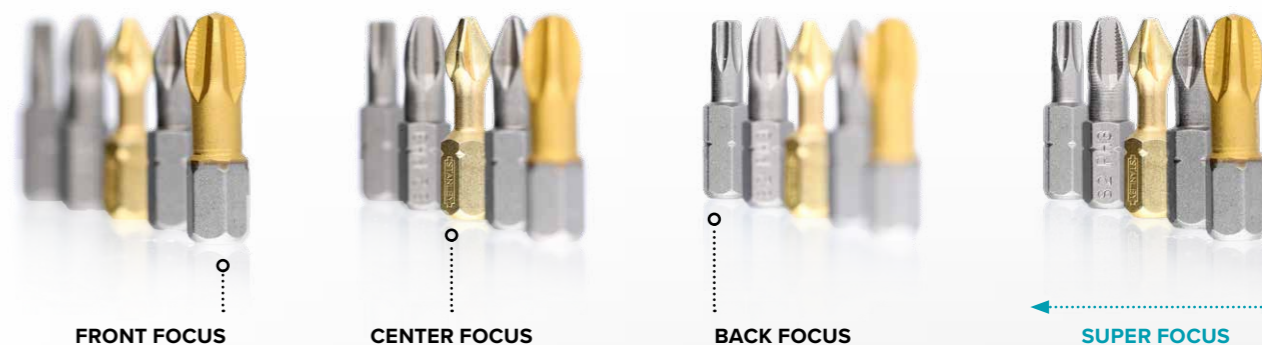

SUPER FOCUS