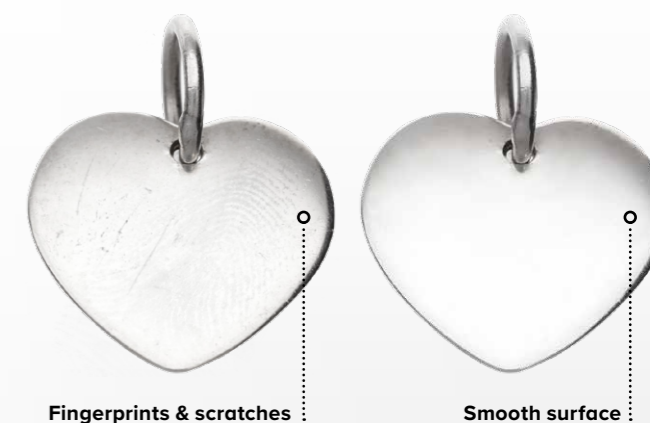

AUTO RETOUCHER *

Just move a slider and the software automatically removes tiny surface imperfections, scratches and fingerprints. Useful for polished surfaces.

* available from version Alphashot Editor 3.0