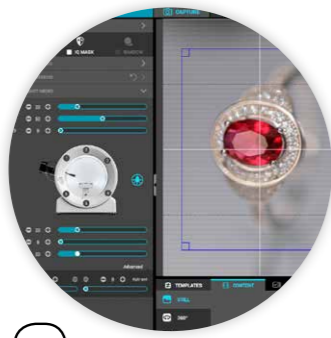

One simple job...

Capture your products in a fast and easy way. The software does the necessary post-processing and creates consistent, ready-to-use images, 360° spins or videos.

1

Place product

MICRO comes with a range of accessories helping you to position various items such as rings, earrings and pendants.

2

Fine-tune light and reflections

Adjust the shininess of your products and shape it with supplied reflectors to show your product brilliance.

3

Capture the image

With a touch of a button, the software will automatically capture your product entirely in focus and remove the background.